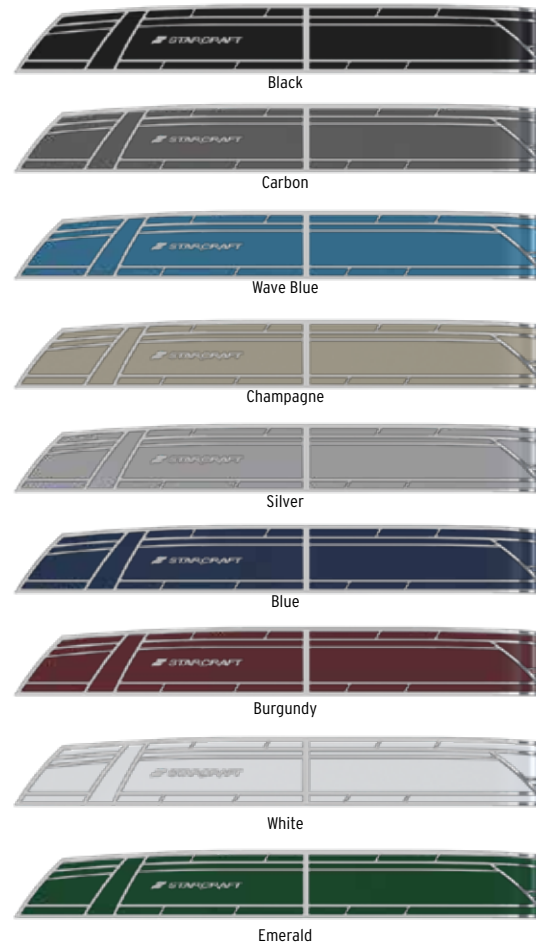

PANEL COLORS