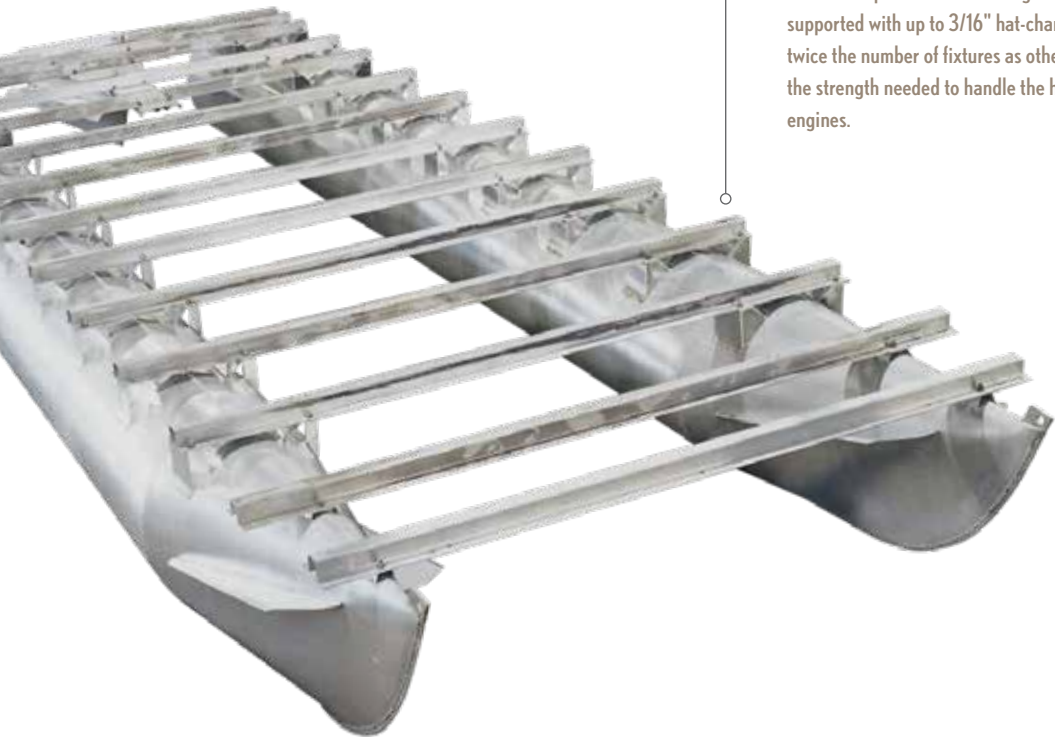

# MORE THAN SKIN DEEP

Great handling underway and reliability for years to come both start at the same place – under the floor, where the real engineering lives. Where other pontoons use inexpensive C-channel cross members, we use 6"-wide hat channels that provide far greater strength without adding weight. What's more, we secure each one of them to our 6" deck risers with no less than eight bolts for the strongest, most stable platform in the industry.

### CROSS-CHANNEL CONSTRUCTION

Provides superior chassis strength. The transom area is supported with up to 3/16" hat-channel construction using twice the number of fixtures as other pontoons. This provides the strength needed to handle the high torque of today's large engines.