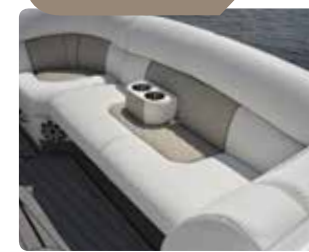

REAR LOUNGE