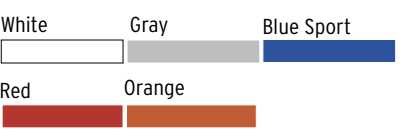

ACCENT GRAPHIC COLORS:

FURNITURE COLORS: