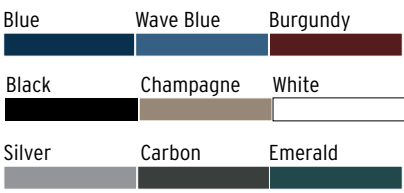

PANEL COLORS: