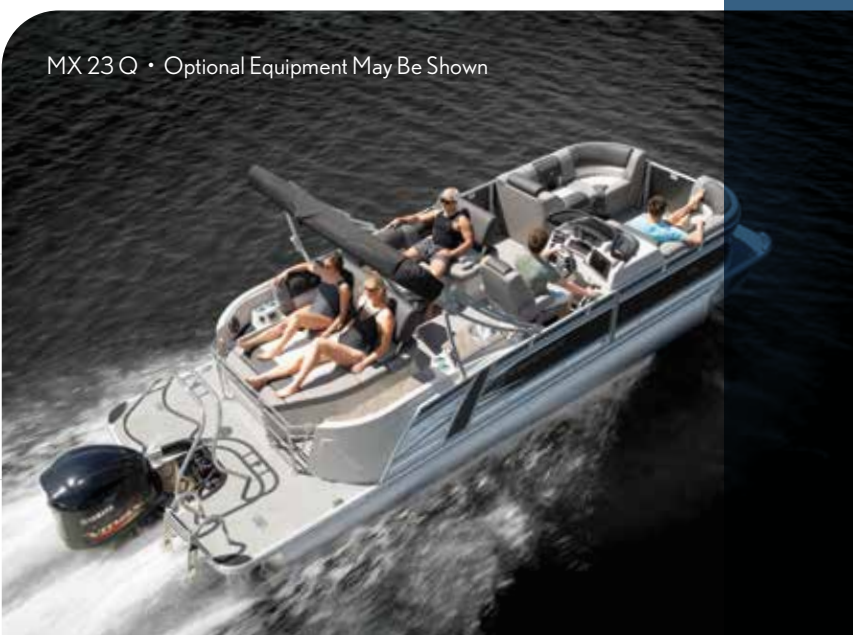

MX 23 Q • Optional Equipment May Be Shown

**POPULAR OPTIONS:
PERFORMANCE PACKAGES**

(See page 4 for details)

Performance Packages

- Coastal Edition

CANVAS

- 1500 Power Canopy
- Double Top
- Full Camper Enclosure
- Half Camper Enclosure
- Quick Shade Aft Bimini Extension

ELECTRICAL

- Babbito Underdeck Lighting
- Battery Charger
- Built-in Garmin 943 XSV Multi-function Display
- Built-in Simrad G07 XSR Multi-function Display
- Built-in Simrad NSS7 with TotalScan Transducer
- Chilled Cupholder for Helm Chair
- Engine-house Dual Battery System
- Hour Meter/Tachometer
- Lake Water Washdown
- Minn Kota® Talon Shallow Water Anchor
- Rear-facing Speakers
- RGB Color Changing LED Light Kit (Babbito, Courtesy, Cupholders, Speakers, Underwater)
- Shore Power Hook-up
- Underwater Lighting

FLOORING

- Teak Weave
- Vinyl Floor

STEERING

- Seastar™ Power Assist Steering

TUBES

- Black Painted Tubes
- In-floor Storage (Requires Center Tube)
- Sila-Shield Protective Tube Coating (N/A with Painted Tubes)

MISCELLANEOUS

- Cell Phone Charger
- Cell Phone Holder
- Cooler Table
- Deluxe Deck Mounted Ski Tow
- Fender Hangers
- Gate Seat
- Lake Water Washdown
- Lillipad™ Ladder
- Porta Potti®
- Power Pedestal for Helm Chair
- Ski Tow Mounted Table
- Stainless Steel Grill
- Stainless Steel See-through Bow Gate
- Table Kit
- Wake Board Racks
- Wake Tower Mirror
- Wake Tower with Bimini Top