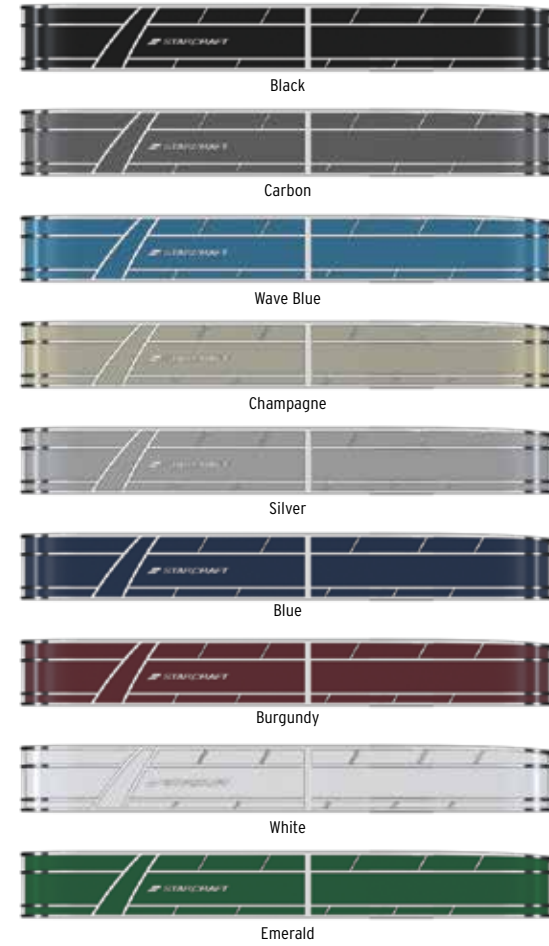

Standard Black Powder Coated Rails, Deck Trim and Bimini Frame with Optional Black Urethane Painted Tubes

PANEL COLORS