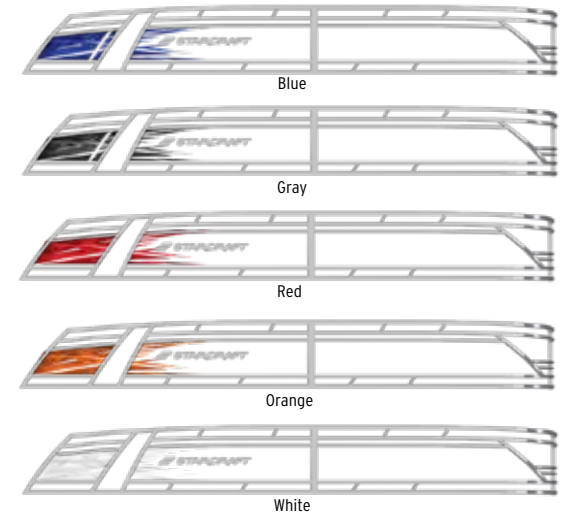

ACCENT GRAPHIC

Standard Black Powder Coated Rails, Deck Trim and Bimini Frame with Optional Black Urethane Painted Tubes