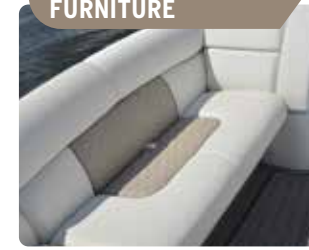

SOFT TOUCH VINYL FURNITURE