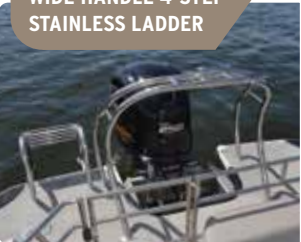

EXTENDED DECK WITH WIDE HANDLE 4-STEP STAINLESS LADDER