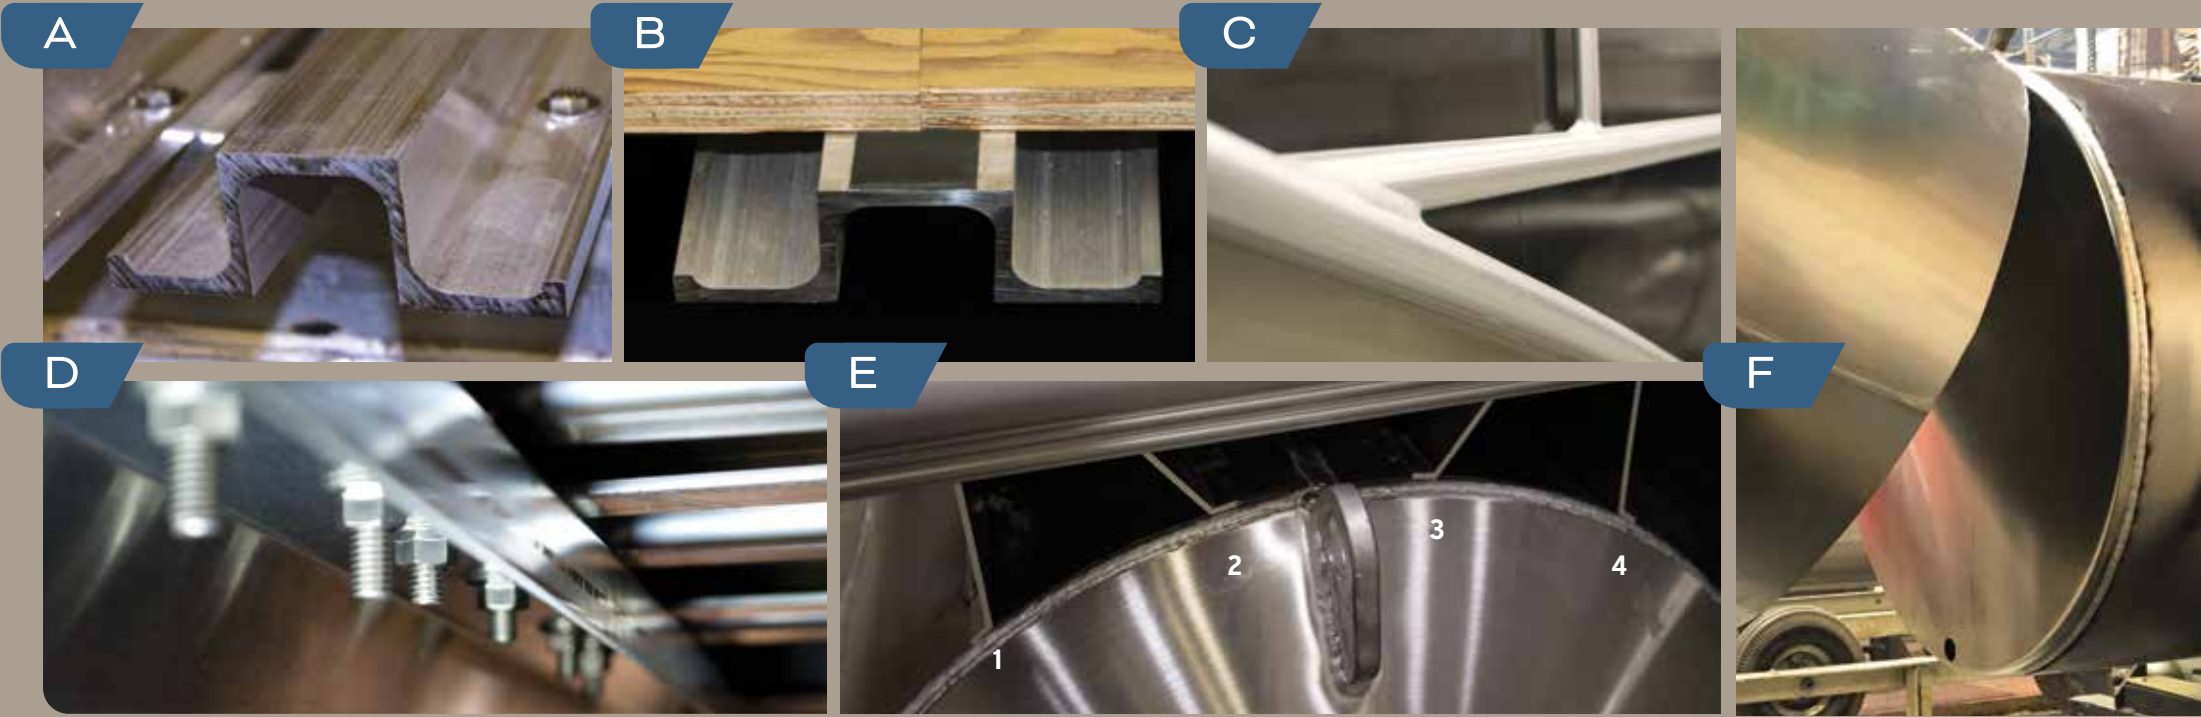

- **A** — **HAT-CHANNEL CONSTRUCTION:** It all begins with strength points of .250" (heavy) and .125" (standard) gauge extruded aluminum hat channels that are 6" wide and secured with eight bolts spanning our 6" wide deck risers. This creates the widest base in the industry and gives our pontoons greater stability without adding unnecessary weight. Combine that with a .190"-gauge aluminum transom that's through-bolted with up to 20 bolts and footed deck risers that prevent tube fatigue, and you see why Starcraft backs its industry-leading construction with a Limited Lifetime Warranty on every product. (Heavy hat channel shown.)
- **B** — **CONSTRUCTED FOR ENDURANCE:** 3/4", 7-ply pressure treated plywood through-bolted and screwed to the hat channels to create the strongest seams in the industry. (Heavy hat channel shown.)
- **C** — **FENCE & RAILING:** Features foam backing to prevent rattling and fully welded and anodized railing to add strength. Anodized welds are never painted. It's all backed by a 6-year warranty.
- **D** — **THROUGH-BOLTED TRANSOM:** Made of up to .190"-gauge aluminum and supported with up to 20 stainless bolts to handle today's higher horsepower engines.
- **E** — **4-POINT DECK TO HULL FUSION:** Starcraft deck brackets have four points of fusion for an extended area of contact with the tube. In addition to providing increased strength and support, this reduces frame twist and racking in rough water and guards against tube fatigue.
- **F** — **TUBES:** Our tubes feature air-tight construction with a completely welded-in baffle at each chamber, plus a drain at the bottom. A drain plug at the rear of the tube allows water to be completely removed from the tube if necessary.