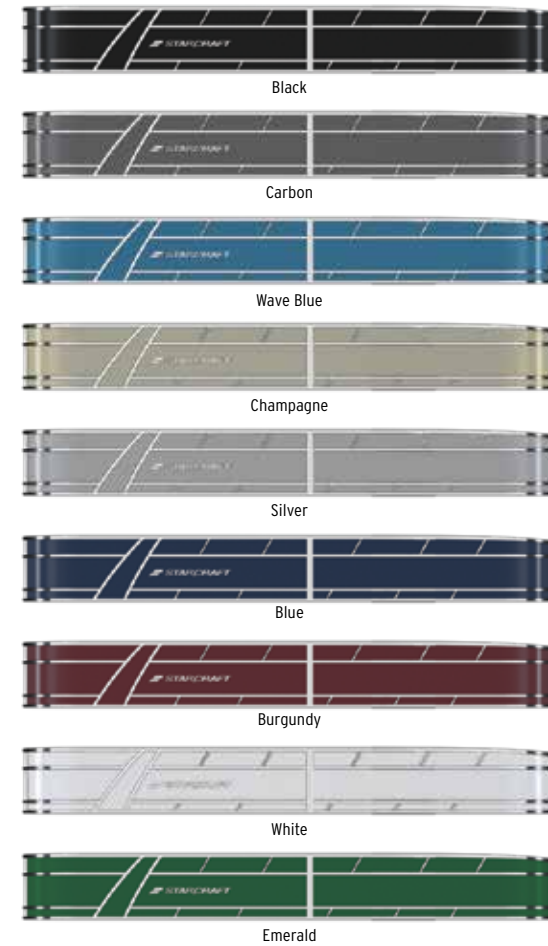

PANEL COLOR