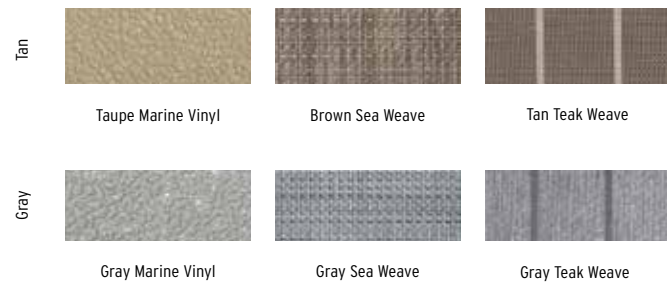

FLOORING CHOICES