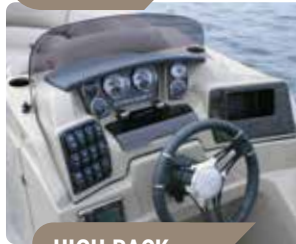

Max. HP	Fuel Capacity (gal.)*	Length Overall	Beam	Max Capacity (lbs)	Dry Weight (lbs)	Capacity (persons/lb)	Fence Height	Transom Height	Tube Diameter	Aluminum Gauge
SLS 5 Q	350	60	26'8"	102"	2800	3250	14 / 1975	27"	25"	25"	.090"
SLS 5 Q DH	350	60	26'8"	102"	2800	3250	14 / 1975	27"	25"	25"	.090"
SLS 5 Q DH WT	350	60	26'8"	102"	2800	3250	14 / 1975	27"	25"	25"	.090"
SLS 5	350	60	26'8"	102"	2800	3250	14 / 1975	27"	25"	25"	.090"
SLS 3 Q	300	60	24'8"	102"	2600	2750	12 / 1695	27"	25"	25"	.090"
SLS 3 Q DH	300	60	24'8"	102"	2600	2750	12 / 1695	27"	25"	25"	.090"
SLS 3 Q DH WT	300	60	24'8"	102"	2600	2750	12 / 1695	27"	25"	25"	.090"
SLS 3	300	60	24'8"	102"	2600	2750	12 / 1695	27"	25"	25"	.090"
SLS 1	200	40	21'8"	102"	2350	2055	11 / 1500	27"	25"	25"	.090"

*Starcraft uses diurnal EPA certified tanks which may hold less than listed content by approximately 10%.

EXTENDED DECK WITH WIDE HANDLE 4-STEP STAINLESS LADDER

CONSOLE

BOW LOUNGE

HIGH BACK HELM CHAIR

PANEL COLORS:

ACCENT PANEL COLORS:

ACCENT GRAPHIC COLORS:

FURNITURE COLORS:

POPULAR OPTIONS: PERFORMANCE PACKAGES

(See page 4 for details)

- Big Water Edition
- Coastal Edition

CANVAS

- Double Top
- Playpen Cover
- Full Camper Enclosure
- Half Camper Enclosure
- Quick Shade Aft Bimini Extension

ELECTRICAL

- Babbito Underdeck LED Lights
- Depth Finder
- Engine-house Dual Battery System
- Hour Meter/Tachometer
- Built-in Multi-function Display (Humminbird® HELIX 5 or Simrad G07)
- Lighted Cupholders
- Minn Kota® Talon Shallow Water Anchor
- Rear-facing Speakers
- Trolling Motor Plug
- Underwater Lighting

FLOORING

- Teak Weave
- Vinyl Floor

STEERING

- Seastar™ Power Assist Steering

TUBES

- Black Painted Tubes
- In-floor Storage (Requires Center Tube)
- Muskrat Guard
- Sila-Shield Protective Tube Coating (N/A with Painted Tubes)

MISCELLANEOUS