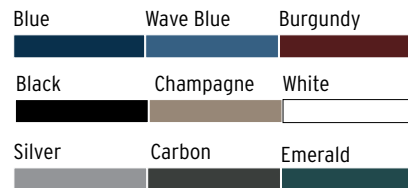

Max HP	Third Tube HP	Fuel Capacity (gal.)*	Length Overall	Beam	Max Capacity (lbs)	Dry Weight (lbs)	Capacity (Persons / lbs)	Fence Height	Transom Height	Tube Diameter	Aluminum Gauge
LX 22 F	115	N/A	20	22'10"	96"	1855	2027	9 / 1225	27"	20"	23"	.080"
LX 22 R	115	N/A	20	22'10"	96"	1855	2027	9 / 1225	27"	20"	23"	.080"
LX 22 R DH	115	N/A	20	22'10"	96"	1855	2027	9 / 1225	27"	20"	23"	.080"
LX 20 F	90	N/A	20	20'10"	96"	1695	1875	9 / 1210	27"	20"	23"	.080"
LX 20 R	90	N/A	20	20'10"	96"	1695	1875	9 / 1210	27"	20"	23"	.080"
LX 20 CB	90	N/A	20	20'10"	96"	1695	1875	9 / 1210	27"	20"	23"	.080"
LX 18 F	60	N/A	20	19'0"	96"	1570	1460	8 / 1075	27"	20"	23"	.080"
LX 18 R	60	N/A	20	19'0"	96"	1570	1460	8 / 1075	27"	20"	23"	.080"
LX 16 F	40	N/A	20	17'0"	96"	1350	1275	6 / 840	27"	20"	23"	.080"
LX 16 R	40	N/A	20	17'0"	96"	1350	1275	6 / 840	27"	20"	23"	.080"

*Starcraft uses diurnal EPA certified tanks which may hold less than listed content by approximately 10%.

**POPULAR OPTIONS:
STEERING**

- Extreme Tilt Steering
- Rotary Tilt Steering
- SeaStar™ Hydraulic Steering

ELECTRICAL

- Built-in Humminbird® HELIX 5 Multi-function Display
- Depth Finder
- Docking Lights
- Minn Kota® Talon Shallow Water Anchor
- Trim Gauge
- Trolling Motor Plug
- Wet Sounds™ MC-2 Stereo SiriusXM® Ready

TUBES

- Anodes
- Black Painted Tubes
- Muskrat Guard
- Sila-Shield Protective Tube Coating (N/A with Painted Tubes)

MISCELLANEOUS

- Black Powder Coated Rails and Deck Trim
- Convenience Package
- Deck Mounted Ski Tow
- Gate Seat
- Lounge Arm Change Room
- Porta Potti®
- Stainless Steel Grill
- Table Kit
- Trolling Motor Half Gate
- Underdeck Mounted Ski Tow
- Windscreen

BIMINI TOP

FISHING SEATS

REAR LOUNGE

HELM

COLORS:

FURNITURE COLORS:

2022

Automated tube fabrication and welding system produces first full-length tube