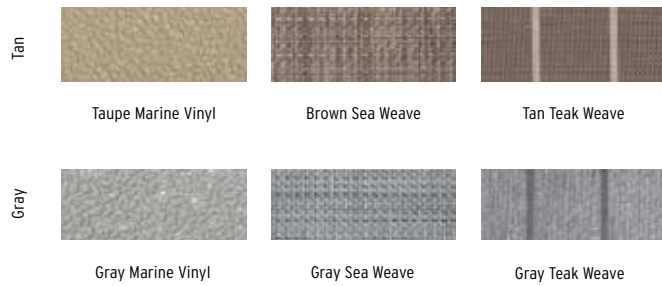

FLOORING CHOICES