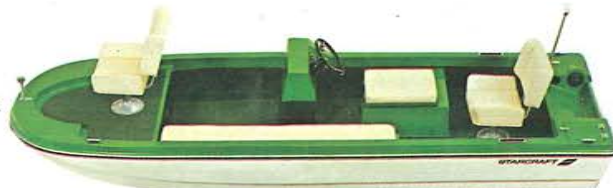

Bassmaster Deluxe 16 O.B. Color: Spring Green
(shown w/opt. Rod Storage Box Cushion)