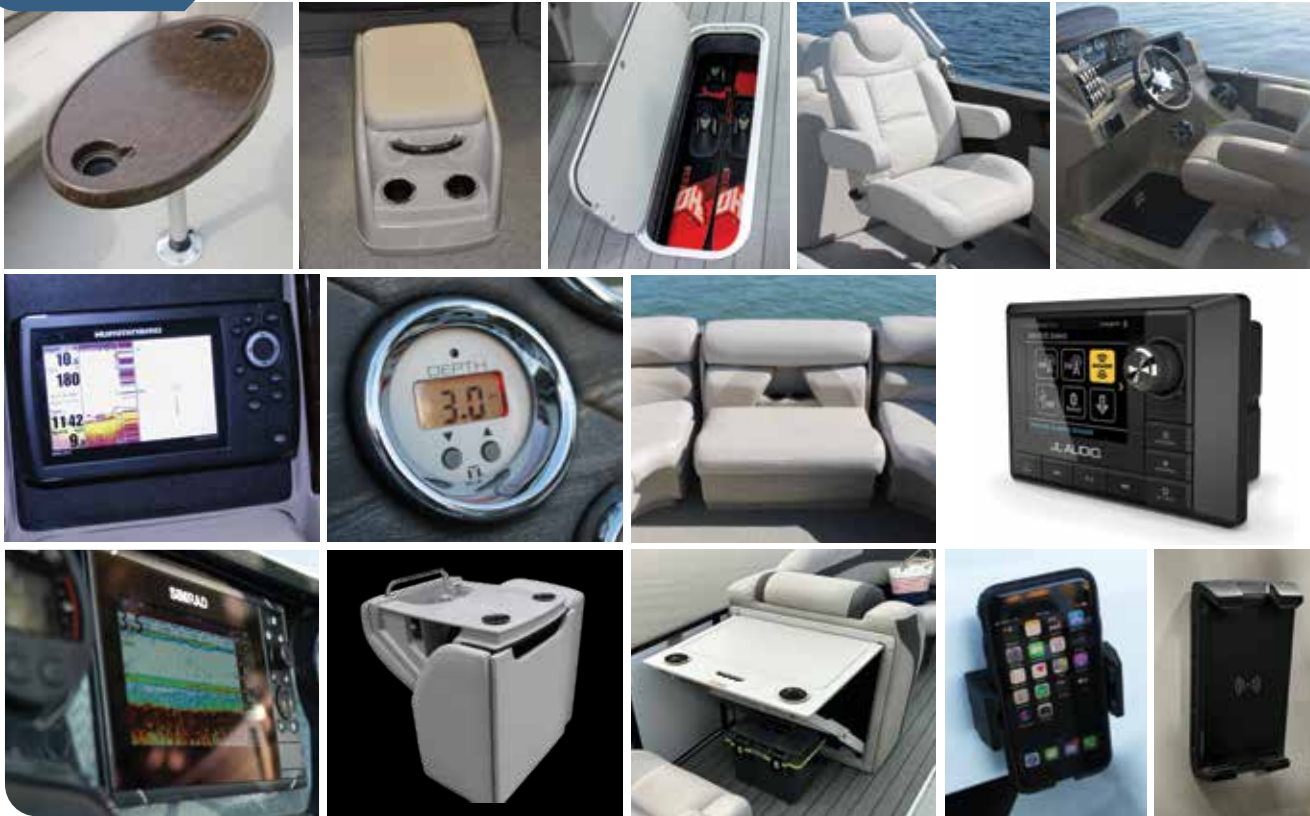

INTERIOR

INTERIOR

- Extra Table Kit
- Cooler Table
- Center Tube Storage
- High Back Helm Chair
- Raised Helm Platform
- Humminbird® GPS/ Fish Finder
- Depth Gauge
- 30" Gate Seat
- JL Audio MM100 Stereo with Bluetooth®
- Simrad Multifunction Display/Fish Finder
- Lounge Arm Galley
- Lounge Arm Table
- Cell Phone Holder
- Wireless Cell Phone Charger