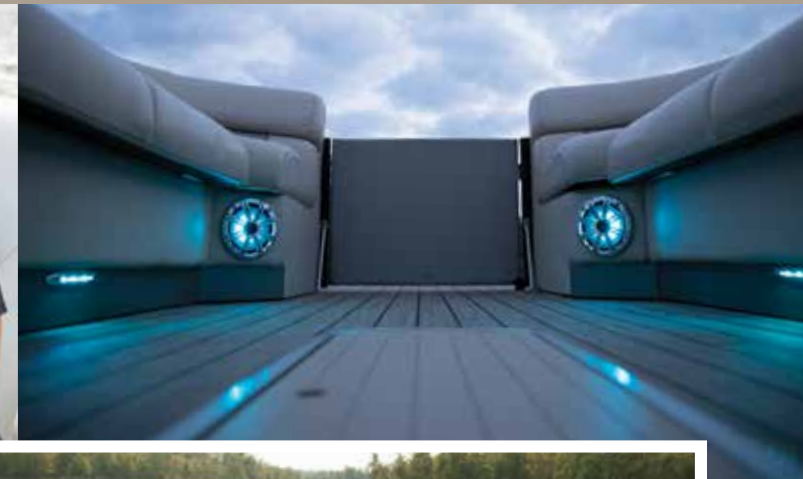

CHOICE

Why settle for off-the-rack when you can have things just the way you like? Choose from a wide selection of floorplans, option packages and individual upgrades to personalize your Starcraft exactly as you wish.

FLOORING: Woven vinyl? Plush marine carpet? Have it your way, with a broad selection of styles and colors.

COLORS: From mild to wild, Starcraft offers a broad range of color options for interiors, panels, fencing and tubes.

LED LIGHTING: From variable tint mood lighting to courtesy LEDs to Babbito underdeck and underwater illumination, safety and convenience never looked so good.

TUBES: Choose from any of our exceptional pontoon configurations to create the package that's just right for your performance needs.