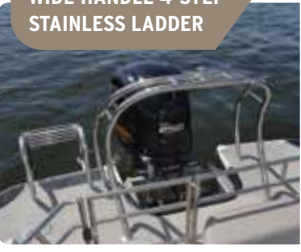

EXTENDED DECK WITH WIDE HANDLE 4-STEP STAINLESS LADDER