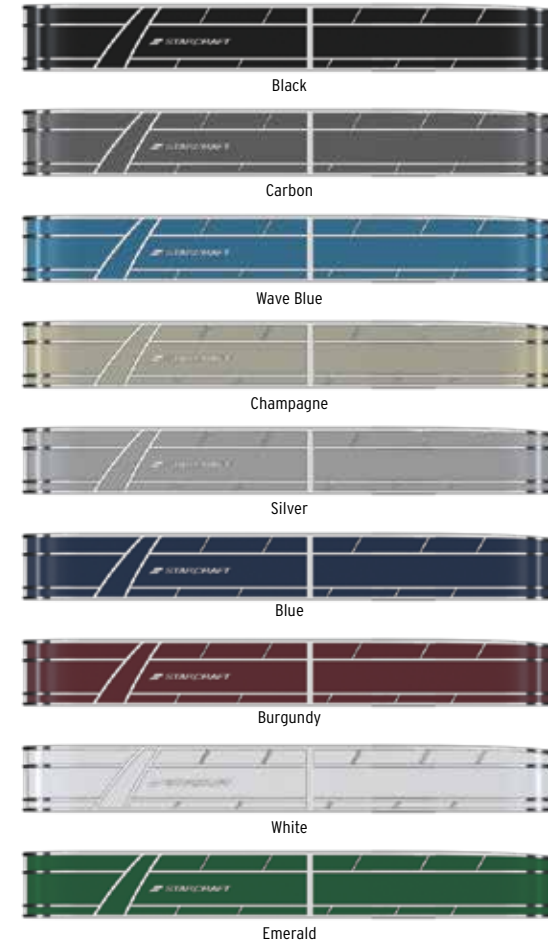

PANEL COLOR