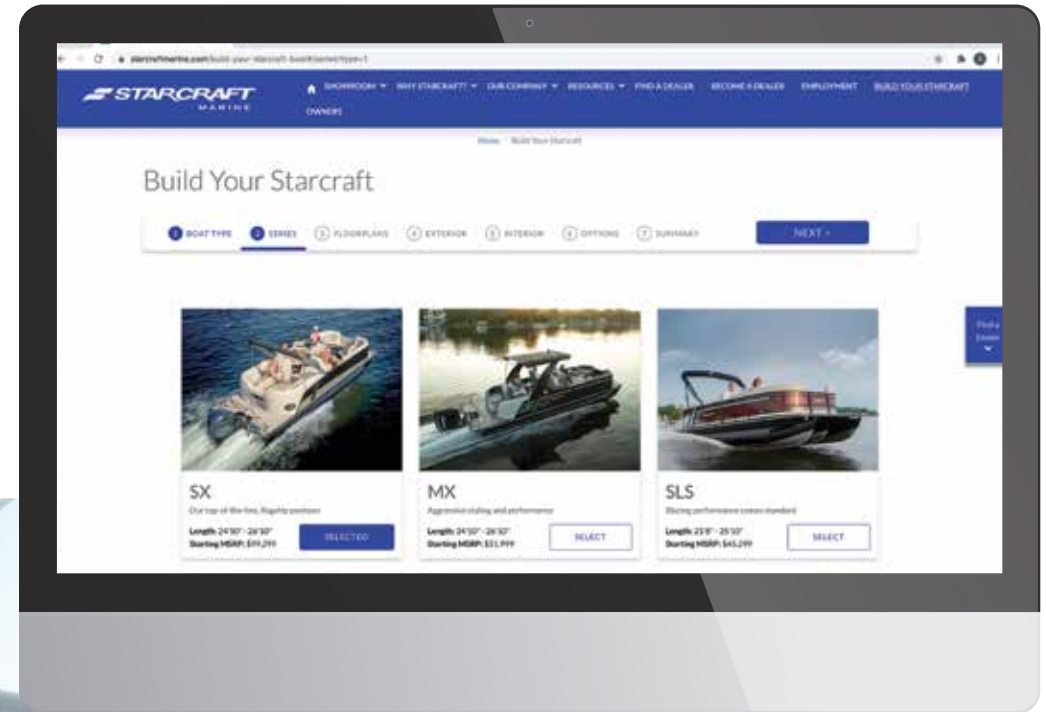

# BUILD YOUR BOAT

Scan to Build Your  
Starcraft Pontoon

Starcraft builds a great pontoon, but only you can truly make it yours. Build your dream pontoon with our interactive boat builder! Choose your floorplan, panel colors, unholstery color, engine, packages and options, and see it all come together in real-time. When it's loaded up just the way you like it, save your boat specs or share them with a dealer who can help you make your custom pontoon a reality.

For an interactive experience, visit [starcraftmarine.com](http://starcraftmarine.com).