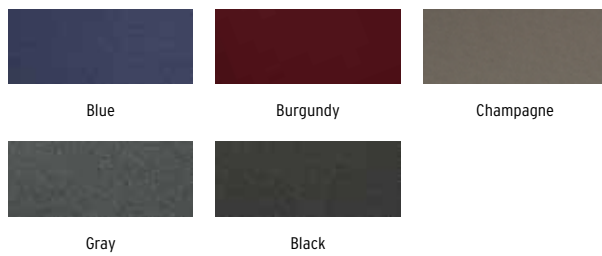

BIMINI TOP COLOR

Optional Black Powder Coated Rails, Deck Trim and Bimini Frame with Optional Black Urethane Painted Tubes