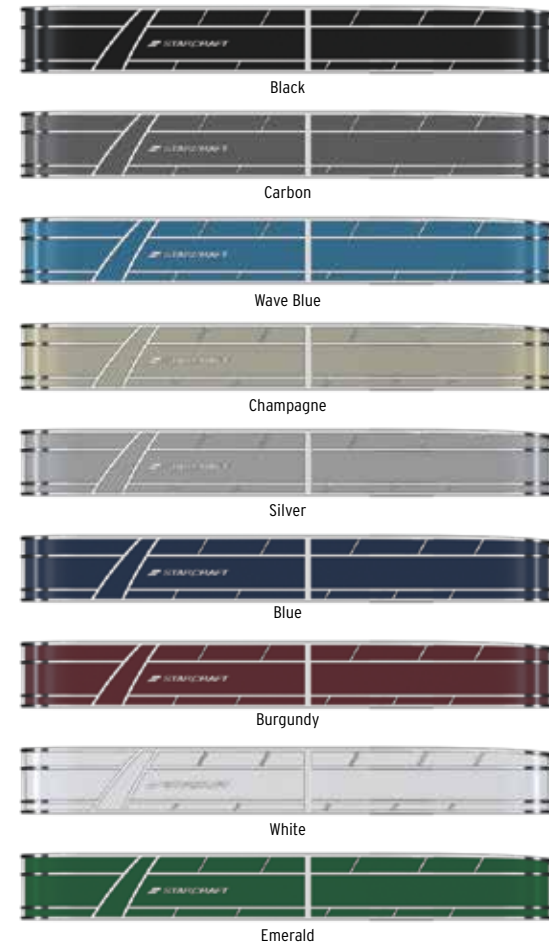

PANEL COLORS