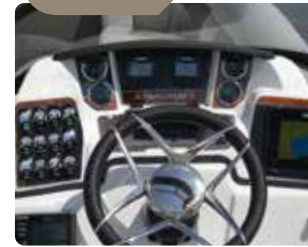

Max HP	Fuel Capacity (gal.)*	Length Overall	Beam	Max Capacity (lbs)	Dry Weight (lbs)	Capacity (Persons / lbs)	Fence Height	Transom Height	Tube Diameter	Aluminum Gauge
SX 25 Q DC	400	60	27'8"	102"	3072	4350	14 / 1950	27"	25"	27"	.100"
SX 25 R DC	400	60	27'8"	102"	3072	4350	14 / 1950	27"	25"	27"	.100"
SX 25 Q	400	60	27'8"	102"	3072	4350	14 / 1950	27"	25"	27"	.100"
SX 25 R	400	60	27'8"	102"	3072	4350	14 / 1950	27"	25"	27"	.100"
SX 25 DL DC	400	60	27'8"	102"	3072	4350	14 / 1950	27"	25"	27"	.100"
SX 25 DL DH	400	60	27'8"	102"	3072	4350	14 / 1950	27"	25"	27"	.100"
SX 25 DL	400	60	27'8"	102"	3072	4350	14 / 1950	27"	25"	27"	.100"
SX 23 Q DC	300	60	25'8"	102"	2825	3570	14 / 2000	27"	25"	27"	.100"
SX 23 R DC	300	60	25'8"	102"	2825	3570	14 / 2000	27"	25"	27"	.100"
SX 23 Q	300	60	25'8"	102"	2825	3570	14 / 2000	27"	25"	27"	.100"
SX 23 R	300	60	25'8"	102"	2825	3570	14 / 2000	27"	25"	27"	.100"
SX 23 DL DC	300	60	25'8"	102"	2825	3570	14 / 2000	27"	25"	27"	.100"
SX 23 DL DH	300	60	25'8"	102"	2825	3570	14 / 2000	27"	25"	27"	.100"
SX 23 DL	300	60	25'8"	102"	2825	3570	14 / 2000	27"	25"	27"	.100"

*Starcraft uses diurnal EPA certified tanks which may hold less than listed content by approximately 10%.

FEATURING THE NEW CONVERTIBLE LOUNGE ARM GALLEY FOR SX SERIES.

FURNITURE COLORS:

TRIM PACKAGES AVAILABLE:
(Shown with Optional Sport Arch)

CONSOLE

SOFT TOUCH VINYL FURNITURE

REAR GALLEY

REAR LOUNGE

POPULAR OPTIONS:

CANVAS

- Quick Shade Aft Bimini Extension

ELECTRICAL

- Babbito Underdeck LED Lights
- Battery Charger
- Chilled Cupholder for Helm Chair
- Deluxe Sport Arch Speakers
- Deluxe Wake Tower Speakers
- Minn Kota® Talon Shallow Water Anchor
- Rear-facing Speakers
- RGB Color Changing LED Light Kit
  - Courtesy
  - Cupholders
  - Speakers
  - Underwater
- Underwater Lighting

FLOORING

- Sea Weave
- Teak Weave
- Vinyl Floor

STEERING