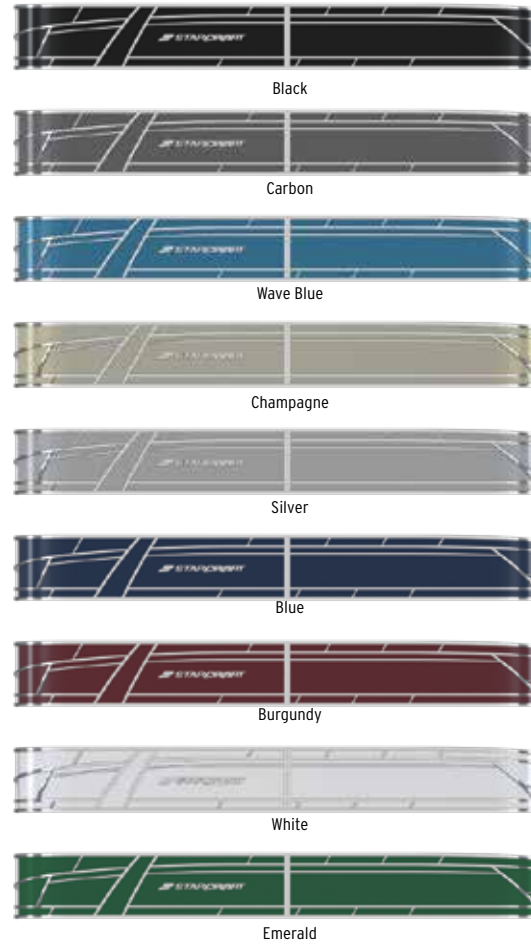

PANEL COLOR