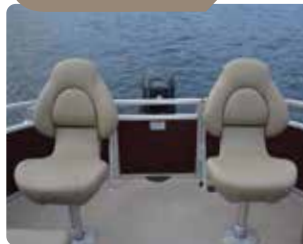

FISHING SEATS