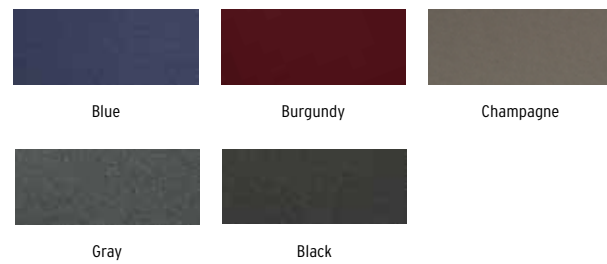

BIMINI TOP COLORS