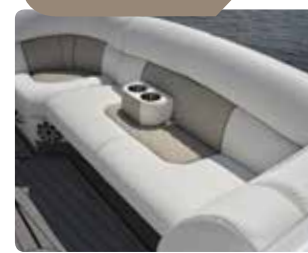

REAR LOUNGE