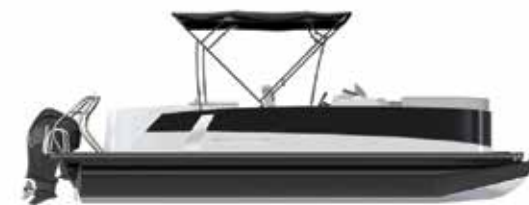

## TRIM PACKAGES

Spectre

Pearl

Imperial

Optional Black Bimini Frame with  
Optional Black Urethane Painted Tubes