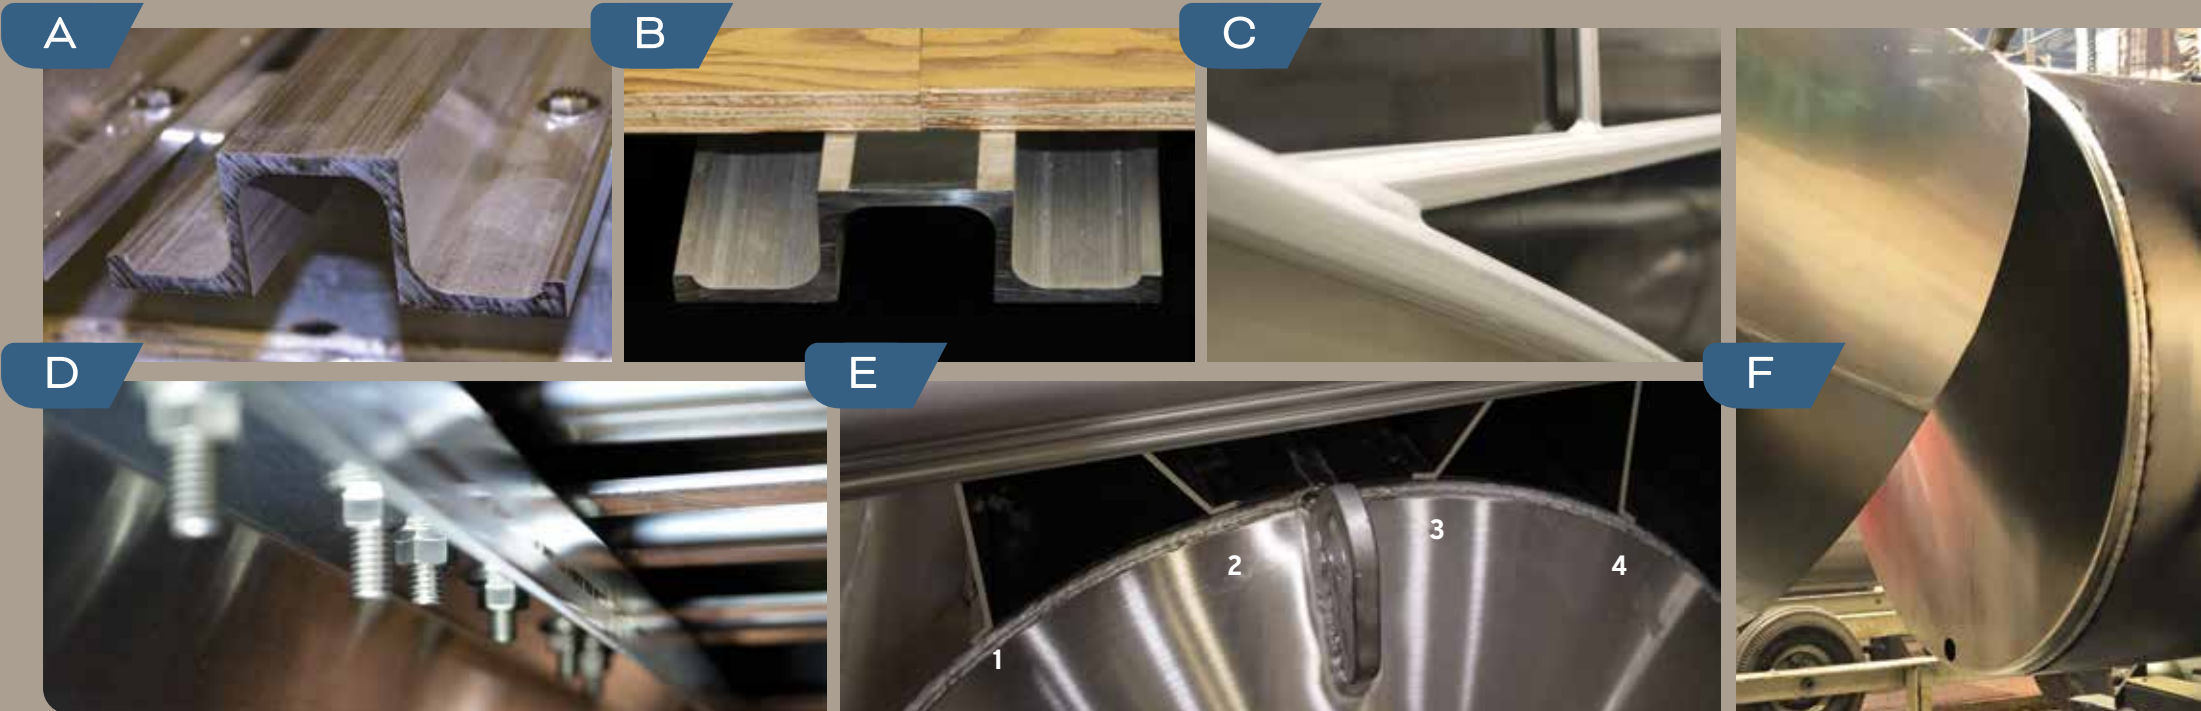

- **A** — **HAT-CHANNEL CONSTRUCTION:** It all begins with strength points of .250" (heavy) and .125" (standard) gauge extruded aluminum hat channels that are 6" wide and secured with eight bolts spanning our 6" wide deck risers. This creates the widest base in the industry and gives our pontoons greater stability without adding unnecessary weight. Combine that with a .190"-gauge aluminum transom that's through-bolted with up to 20 bolts and footed deck risers that prevent tube fatigue, and you see why Starcraft backs its industry-leading construction with a Limited Lifetime Warranty on every product. ("Heavy" hat channel shown.)
- **B** — **CONSTRUCTED FOR ENDURANCE:** 3/4", 7-ply pressure treated plywood through-bolted and screwed to the hat channels to create the strongest seams in the industry. ("Heavy" hat channel shown.)
- **C** — **FENCE & RAILING:** Features foam backing to prevent rattling and fully welded and anodized railing to add strength. Anodized welds are never painted. It's all backed by a 6-year warranty.
- **D** — **THROUGH-BOLTED TRANSOM:** Made of up to .190"-gauge aluminum and supported with up to 20 stainless bolts to handle today's higher horsepower engines.
- **E** — **4-POINT DECK TO HULL FUSION:** Starcraft deck brackets have four points of fusion for an extended area of contact with the tube. In addition to providing increased strength and support, this reduces frame twist and racking in rough water and guards against tube fatigue.
- **F** — **TUBES:** Our tubes feature air-tight construction with a completely welded-in baffle at each chamber, plus a drain at the bottom. A drain plug at the rear of the tube allows water to be completely removed from the tube if necessary.