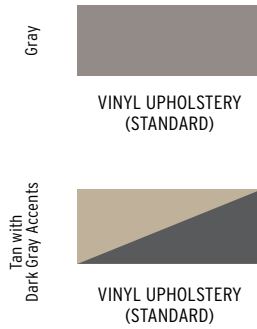

UPHOLSTERY COLOR