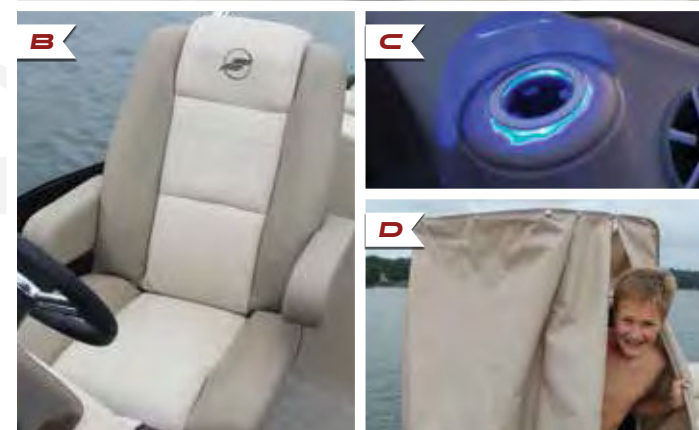

STANDARD FEATURES:

- » Full Fiberglass Console
- » SoftTouch Vinyl Furniture
- » 28 oz. Sculptured Mica Mist Carpet
- » Lockable Walk-In Change Room
- » Removable Table with Cup Holders
- » Premium 10' Bimini Top
- » AM/FM Stereo with Bluetooth and J-Port for MP3 Player
- » 4-Step Telescoping Ladder
- » Teak Weave Rear Boarding Area

OPTIONAL FEATURES:

- » Porta Potti
- » Ski Tow
- » Playpen Cover
- » Half Camper
- » Full Camper
- » Double Top
- » Round Center Tube
- » In-Floor Storage (requires third tube option)
- » HMX Performance Strakes
- » Depth Gauge
- » Underwater Lighting
- » Babbito Underdeck Lighting
- » Hydraulic Steering
- » GPS
- » Cooler Table
- » Polk Stereo Upgrade
- » Polk Stereo Upgrade with Satellite Upgrade
- » Performance Shield
- » PTS Center Tube
- » PTS Performance Package
- » HMX PR25 Performance Package
- » Prestige Package
- » Premium Package
- » Lighted Cup Holders
- » Murphy Touch Screen

FLOORING OPTIONS:

- » Full Vinyl Floor
- » Snap-In Carpet (requires vinyl floor)
- » Sea Weave Rear Boarding Area
- » Sea Weave Bow Area
- » Full Sea Weave
- » V-Teak Rear Boarding Area
- » V-Teak Bow Area
- » Full V-Teak
- » Synthetic Teak Rear Boarding Area
- » Synthetic Teak Bow Area
- » Full Synthetic Teak
- » Teak Weave Bow Area
- » Full Teak Weave

	Max. HP	Third Tube HP	Fuel Capacity (gallons)	Overall Length	Beam	Weight (lbs.) (boat only)	Capacity (persons/lbs.)	Capacity (lbs.)	Fence Height	Transom Height	Tube Diameter	Aluminum Gauge
MX 25 L	200	300	30	26' 10"	102"	2542	(14) 1940	2710	27"	20"	25"	.080"
MX 25 LP	200	300	30	26' 10"	102"	2542	(14) 1940	2710	27"	20"	25"	.080"
MX 25 E	200	300	30	26' 10"	102"	2542	(14) 1940	2710	27"	20"	25"	.080"
MX 25 EP	200	300	30	26' 10"	102"	2542	(14) 1940	2710	27"	20"	25"	.080"
MX 25 C	200	300	30	26' 10"	102"	2542	(14) 1940	2710	27"	20"	25"	.080"
MX 25 CP	200	300	30	26' 10"	102"	2542	(14) 1940	2710	27"	20"	25"	.080"
MX 25 DLC	200	250	30	26' 10"	102"	2542	(14) 1940	2710	27"	20"	25"	.080"
MX 25 DL	200	250	30	26' 10"	102"	2542	(14) 1940	2710	27"	20"	25"	.080"
MX 23 L	150	250	30	24' 10"	102"	2425	(13) 1775	2525	27"	20"	25"	.080"
MX 23 LP	150	250	30	24' 10"	102"	2425	(13) 1775	2525	27"	20"	25"	.080"
MX 23 C	150	250	30	24' 10"	102"	2425	(13) 1775	2525	27"	20"	25"	.080"
MX 23 CP	150	250	30	24' 10"	102"	2425	(13) 1775	2525	27"	20"	25"	.080"

COLORS:

- SILVER METALLIC
- BLUE
- RED
- CHAMPAGNE
- WHITE
- ONYX