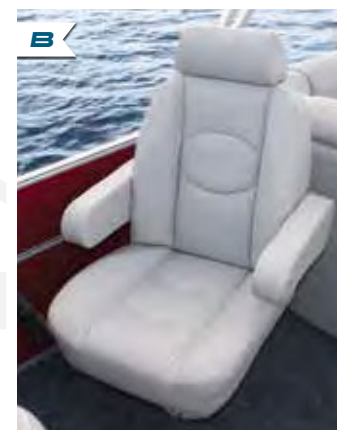

COLORS:

- SILVER METALLIC
- BLUE
- RED
- WHITE
- ONYX

	Max. HP	Third Tube HP	Fuel Capacity (gallons)	Overall Length	Beam	Weight (lbs.) (boat only)	Capacity (persons)/(lbs.)	Capacity (lbs.)	Fence Height	Transom Height	Tube Diameter	Aluminum Gauge
SLS 5	200	300	60	26' 10"	102"	2542	(14) 1940	2710	27"	25"	25"	.100"
SLS 3	150	250	60	24' 10"	102"	2425	(13) 1775	2525	27"	25"	25"	.100"