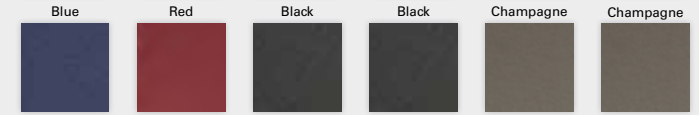

COLORS:

- SILVER METALLIC 
- BLUE 
- RED 
- CHAMPAGNE 
- WHITE 
- ONYX 

SWATCH BOARD

MAJESTIC

STANDARD
CARPET

28 oz. Mica Mist

STERN
VINYL FLOORING

Brown Sea Weave

STANDARD
UPHOLSTERY VINYL

Distinct Milkweed

COLOR PANEL
OPTIONS

BIMINITOP
COLORS

MX

28 oz. Mica Mist

Brown Teak Weave

Distinct Beige

COLOR PANEL
OPTIONS

BIMINITOP
COLORS

MX (GRAY)

28 oz. Midnight Star

Gray Teak Weave

Distinct Quicksilver

COLOR PANEL
OPTIONS

BIMINITOP
COLORS