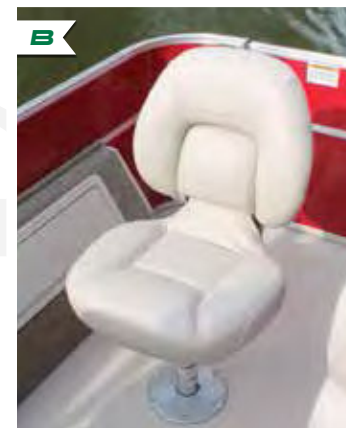

STANDARD FEATURES:

- » Docking Lights
- » 8' 6" Bimini Top
- » 22 oz. Carpet
- » Ultimate SS Sand Dollar Vinyl
- » AM/FM Stereo with J-Port for MP3 Player
- » Removable Fiberglass Table
- » 5-Step Rear Boarding Ladder
- » Rear Fishing Station
- » Teak Weave Rear Boarding Area

OPTIONAL FEATURES:

- » Porta Potti
- » Ski Tow

- » Playpen Cover
- » Full Camper
- » Half Camper
- » Double Top
- » Trim Gauge
- » Depth Gauge
- » GPS
- » Underwater Lighting
- » Babbito Underdeck Lighting
- » Hydraulic Steering
- » Round Center Tube
- » HMX Performance Strakes
- » PTS Center Tube
- » 4-step telescoping ladder

- » GLS Package
- » Weekender Package: High-Back Helm Chair, Mood Lighting, Cooler Storage Table
- » HMX PR25 Performance Package
- » Premium Fish 4-PT Package (N/A on 206 4-PT)
- » Performance Shield
- » 10' Bimini Top

FLOORING OPTIONS:

- » Synthetic Teak Flooring in Rear
- » V-Teak Rear Boarding Area
- » Sea Weave Rear Boarding Area

	Max. HP	Third Tube HP	Fuel Capacity (gallons)	Overall Length	Beam	Weight (lbs.) (boat only)	Capacity (persons/lbs.)	Capacity (lbs.)	Fence Height	Transom Height	Tube Diameter	Aluminum Gauge
236 CNF	150	250	30	23' 10"	102"	2100	(12) 1650	2320	27"	20"	25"	.080"
236 4-PT	150	250	30	23' 10"	102"	2100	(12) 1650	2320	27"	20"	25"	.080"
216 4-PT	125	200	24	20' 10"	102"	1850	(10) 1410	2110	27"	20"	25"	.080"
216 CNF	125	200	24	20' 10"	102"	1850	(10) 1410	2110	27"	20"	25"	.080"
206 4-PT	125	200	24	20' 10"	102"	1850	(10) 1410	2110	27"	20"	25"	.080"
206 CNF	125	200	24	20' 10"	102"	1850	(10) 1410	2110	27"	20"	25"	.080"

COLORS:

- SILVER METALLIC
- BLUE
- RED
- CHAMPAGNE
- WHITE
- ONYX