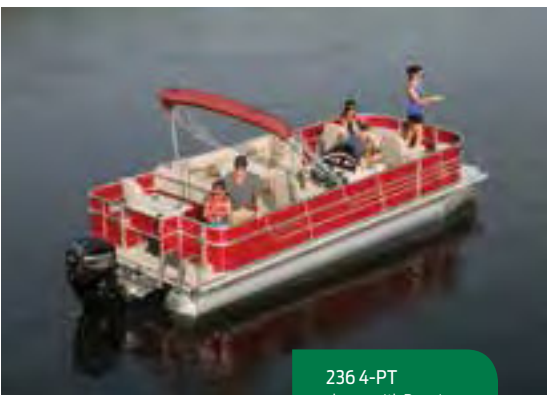

236 4-PT
shown with Premium
4-PT Fish Package