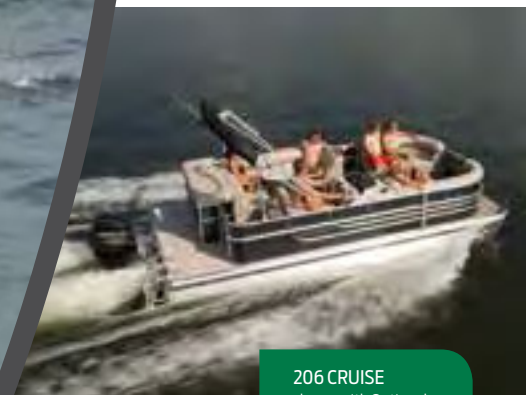

206 CRUISE
shown with Optional
Taupe Vinyl