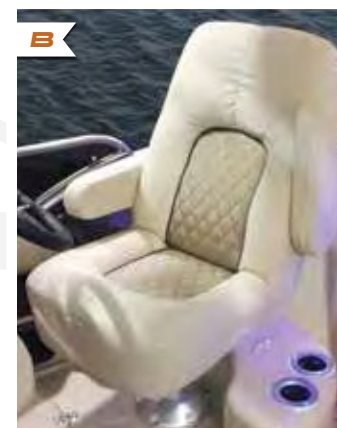

COLORS:

- SILVER METALLIC
- BLUE
- RED
- CHAMPAGNE
- WHITE
- ONYX

	Max. HP	Third Tube HP	Fuel Capacity (gallons)	Overall Length	Beam	Weight (lbs.) (boat only)	Capacity (persons/lbs.)	Capacity (lbs.)	Fence Height	Transom Height	Tube Diameter	Aluminum Gauge
256 STARLOUNGER	200	300	30	26' 10"	102"	2542	(14) 1940	2710	27"	20"	25"	.080"
256 STARLOUNGER STARPORT	200	300	30	26' 10"	102"	2542	(14) 1940	2710	27"	20"	25"	.080"
256 STARLINER	200	300	30	26' 10"	102"	2542	(14) 1940	2710	27"	20"	25"	.080"
256 STARLINER STARPORT	200	300	30	26' 10"	102"	2542	(14) 1940	2710	27"	20"	25"	.080"
256	200	300	30	26' 10"	102"	2542	(14) 1940	2710	27"	20"	25"	.080"
256 STARPORT	200	300	30	26' 10"	102"	2542	(14) 1940	2710	27"	20"	25"	.080"
236	150	250	30	24' 10"	102"	2425	(13) 1775	2525	27"	20"	25"	.080"
236 STARPORT	150	250	30	24' 10"	102"	2425	(13) 1775	2525	27"	20"	25"	.080"