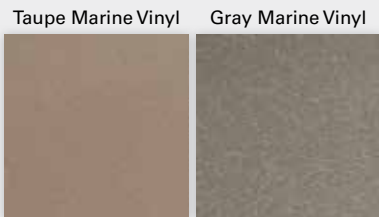

FLOORING OPTIONS:

OPTIONAL
VINYL