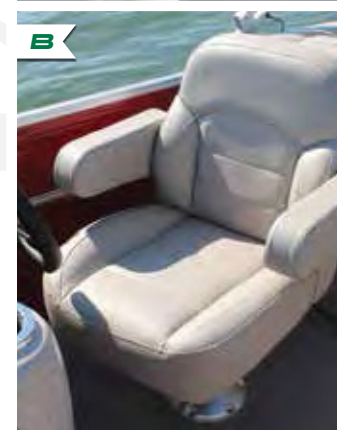

Max. HP	Third Tube HP	Fuel Capacity (gallons)	Overall Length	Beam	Weight (lbs.) (boat only)	Capacity (persons/lbs.)	Capacity (lbs.)	Fence Height	Transom Height	Tube Diameter	Aluminum Gauge
256 STARLOUNGER	175	300	30	24' 10"	102"	2471	(14) 1905	2590	27"	20"	25"	.080"
256 STARLOUNGER STARPORT	175	300	30	24' 10"	102"	2471	(14) 1905	2590	27"	20"	25"	.080"
236 STARPORT	150	250	30	23' 10"	102"	2100	(12) 1650	2320	27"	20"	25"	.080"
236 PARTY LOUNGER	150	250	30	23' 10"	102"	2100	(12) 1650	2320	27"	20"	25"	.080"
236 STARLOUNGER	150	250	30	23' 10"	102"	2100	(12) 1650	2320	27"	20"	25"	.080"
236 STARLOUNGER STARPORT	150	250	30	23' 10"	102"	2100	(12) 1650	2320	27"	20"	25"	.080"
236 CRUISE	150	250	30	23' 10"	102"	2100	(12) 1650	2320	27"	20"	25"	.080"
216 STARLOUNGER	115	200	24	20' 10"	102"	1850	(10) 1410	2110	27"	20"	25"	.080"
216 CRUISE	125	200	30	20' 10"	102"	1850	(10) 1410	2110	27"	20"	25"	.080"
206 CRUISE	125	200	30	20' 10"	102"	1850	(10) 1410	2110	27"	20"	25"	.080"

COLORS:

- SILVER METALLIC
- BLUE
- RED
- CHAMPAGNE
- WHITE
- ONYX