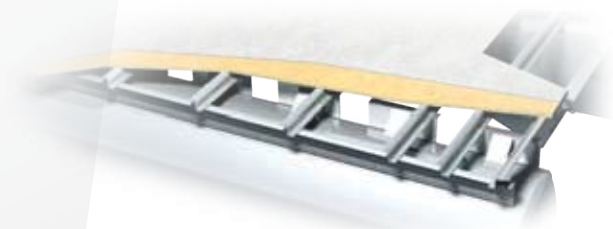

# // PONTOON CONSTRUCTION

Starcraft pontoons are built to last, starting with quality materials including marine alloy aluminum, stainless steel, 7-layer pressure treated plywood and extruded Z-bar and hat channel cross members. Then each piece is constructed by experienced professionals for unsurpassed quality.

## // SETTING HIGHER STANDARDS

Every Starcraft pontoon comes standard with our commitment to quality and performance. Whether you enjoy fishing, cruising or skiing, Starcraft pontoons offer the versatility to fit your lifestyle.

## // A STRONGER FOUNDATION

Only Starcraft offers industry-leading deck construction designed to give you years of strength and reliability.

- **Exclusive cross channel construction** features heavy-duty Z-bar and hat-shaped channels that are double through-bolted onto the deck risers for exceptional support.
- **7-layer pressure treated plywood** deck resists warping and water damage.
- **Marine grade carpet** is bonded to the deck with marine adhesive and secured around the perimeter with stainless steel fasteners.