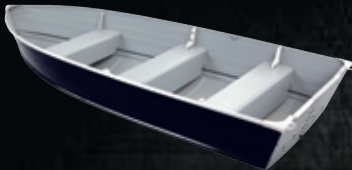

2011 **STARCRAFT** MARINE
UTILITY

180 Freedom Tiller
[ALSO AVAILABLE IN SIDE CONSOLE CONFIGURATION]

160 Freedom Tiller
[SHOWN WITH OPTIONAL TROLLING MOTOR.
ALSO AVAILABLE IN SIDE CONSOLE CONFIGURATION]

16' SF DLX
[SHOWN WITH OPTIONAL TROLLING MOTOR]

14' SF DLX
[SHOWN WITH OPTIONAL TROLLING MOTOR]

168 Pro Troller

140 Pro Troller
[SHOWN WITH OPTIONAL TROLLING MOTOR]

15' Alaskan TS/TL
Split Seat DLX

13' Alaskan TS/TL
Split Seat DLX

12' Alaskan TS/TL

14' SF
[ALSO AVAILABLE IN SPLIT SEAT CONFIGURATION]