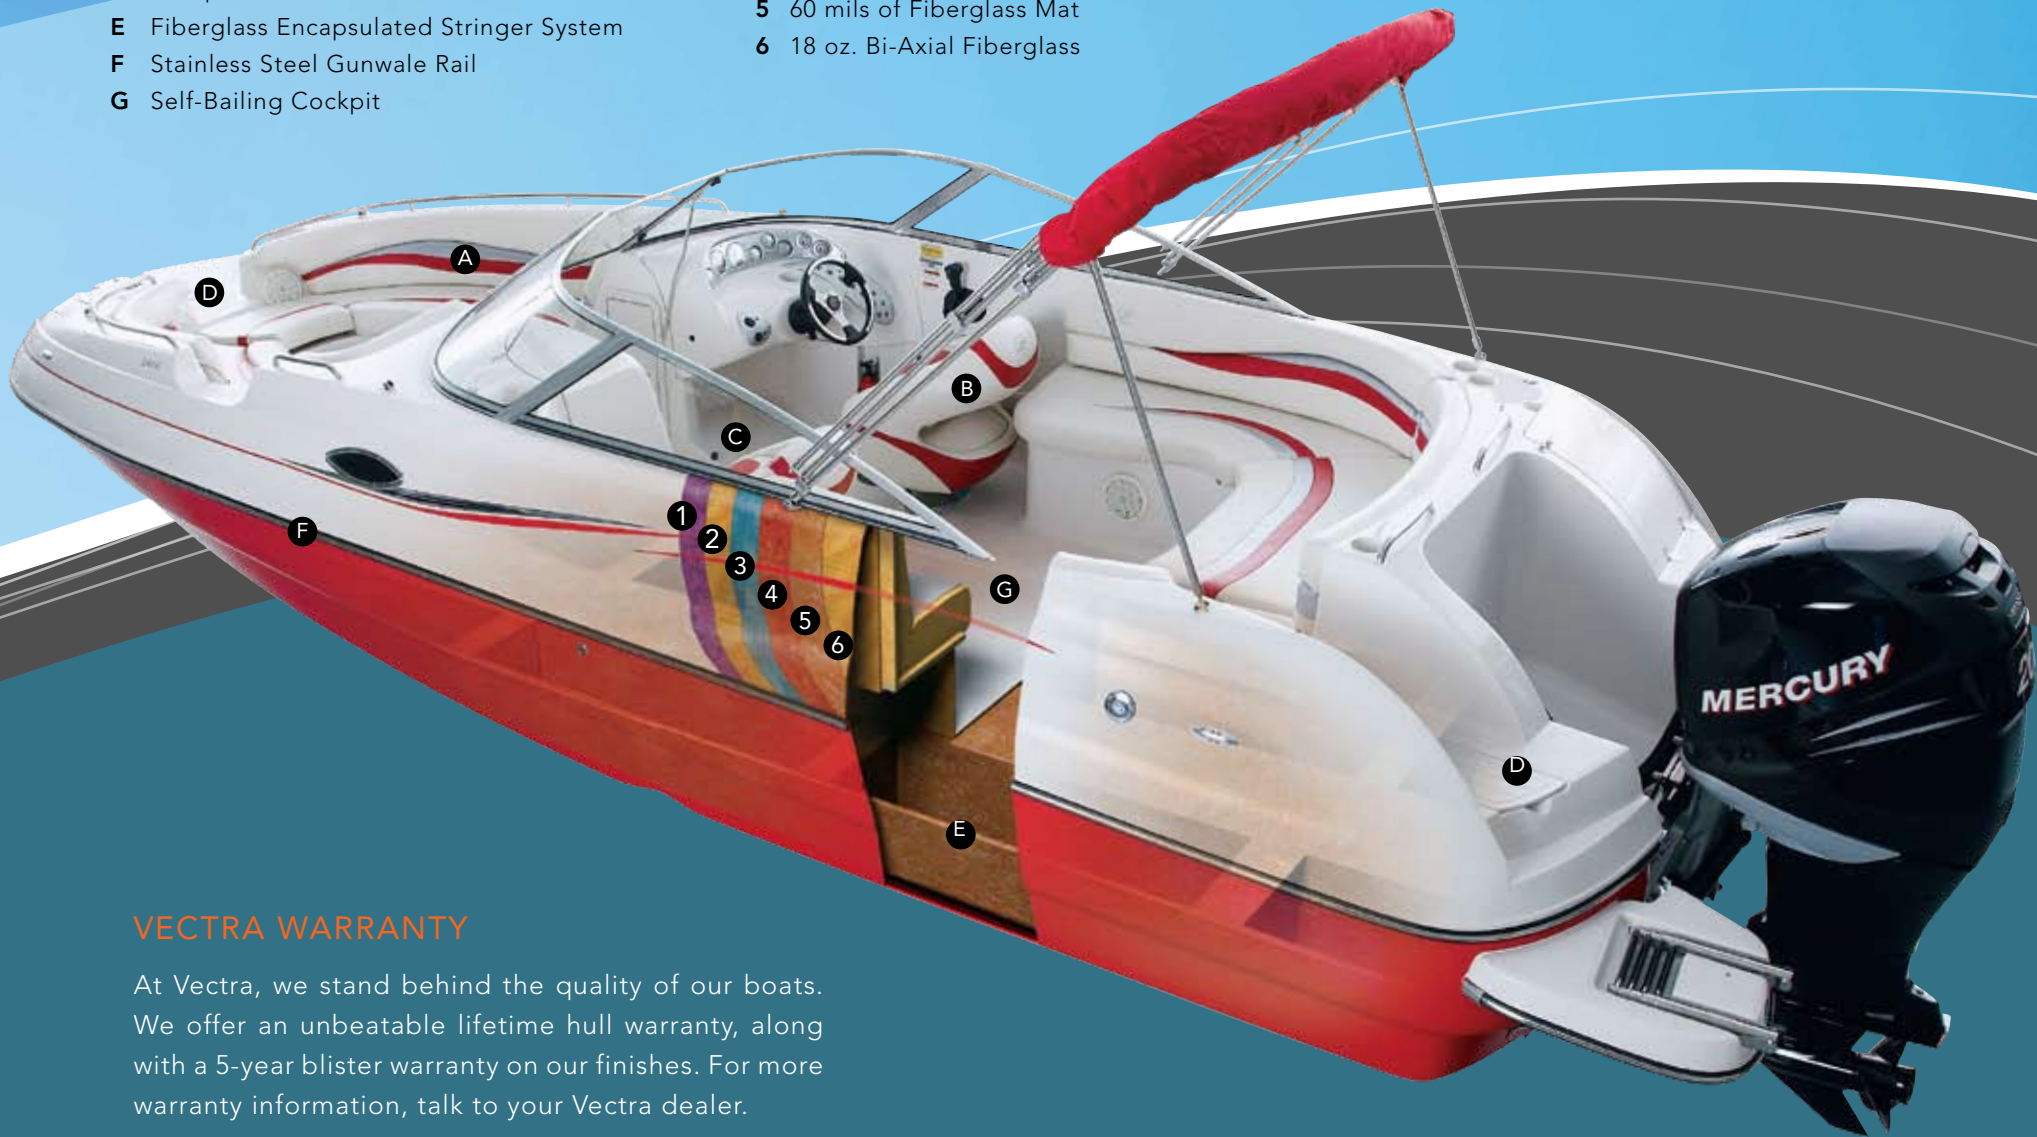

FEATURES & BENEFITS

- A 35 oz. Upholstery with Euro Top Stitches
- B Flip-Up Helm Bolster
- C Fiberglass Footrests
- D Composite Lids
- E Fiberglass Encapsulated Stringer System
- F Stainless Steel Gunwale Rail
- G Self-Bailing Cockpit

CONSTRUCTION

- 1 22 mils ISO-NPG Gel Coat
- 2 1-1/2 oz. Fiberglass Mat
- 3 60 mils of Fiberglass Mat
- 4 2 mils Coremat
- 5 60 mils of Fiberglass Mat
- 6 18 oz. Bi-Axial Fiberglass

VECTRA WARRANTY

At Vectra, we stand behind the quality of our boats. We offer an unbeatable lifetime hull warranty, along with a 5-year blister warranty on our finishes. For more warranty information, talk to your Vectra dealer.