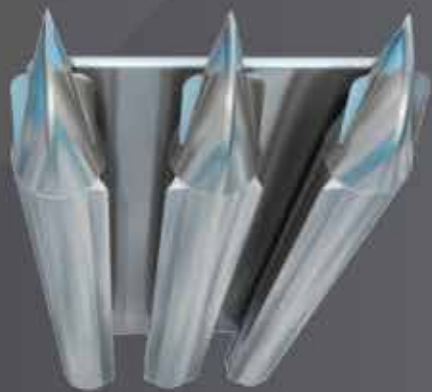

> A pontoon that does more than you ever thought possible.

Everything's better from a seat on a pontoon. As every boater knows, the water delivers a million ways to make a day wonderful. The freedom and flexibility of a pontoon is the perfect way to experience everything that a day on the water can offer.

The all-new HMX option from Starcraft makes your boat even more versatile, which makes your ride much more exciting. It's the smart, simple innovations that let you do so much more, like strategically placed strakes that allow the tube to dig and pivot with ease, so you can circle quickly to rejoin a downed skier.

From angle and placement to size and shape, the tubes on an HMX are designed with performance in mind, offering better lift, less surface drag, increased speed, faster planing and a tighter turning radius. Add a higher horsepower to the engineering equation, and you'll do more in a pontoon than you ever thought possible.

When you choose a Starcraft pontoon, the future always looks promising. If you crave the personality of a ski boat, but appreciate the practicality of a pontoon, choosing an HMX truly lets you chart your own course.

> Unmatched performance.

Traditional tube configurations/characteristics

		PERFORMANCE	LIFT	HANDLING	FUEL ECONOMY
	TWO .080 ROUND TUBES Great for all-around boating	★	★	★	★
	TWO .080 ROUND TUBES WITH .060 ALUMINUM UNDERDECK LINER Great for all-around boating with improved water flow	★	★	★	★
	TWO .080 ROUND TUBES WITH .060 ALUMINUM UNDERDECK LINER WITH LIFTING STRAKES Great for all-around boating with improved water flow, high horsepower lifting performance	★	★	★	★
	THREE .080 ROUND TUBES WITH .060 ALUMINUM UNDERDECK LINER For all-around boating with improved water flow, better handling and smoother, more buoyant ride	★	★	★	★
	THREE .080 ROUND TUBES WITH .060 ALUMINUM UNDERDECK LINER WITH LIFTING STRAKES Great for all-around boating with improved water flow, better handling, a smoother, more buoyant ride, high horsepower lifting performance	★	★	★	★
	THREE .080 ROUND TUBES WITH .060 ALUMINUM UNDERDECK LINER Great for all-around boating with improved water flow, better handling, a smoother, more buoyant ride, high horsepower lifting performance at an affordable price	★	★	★	★

HMX