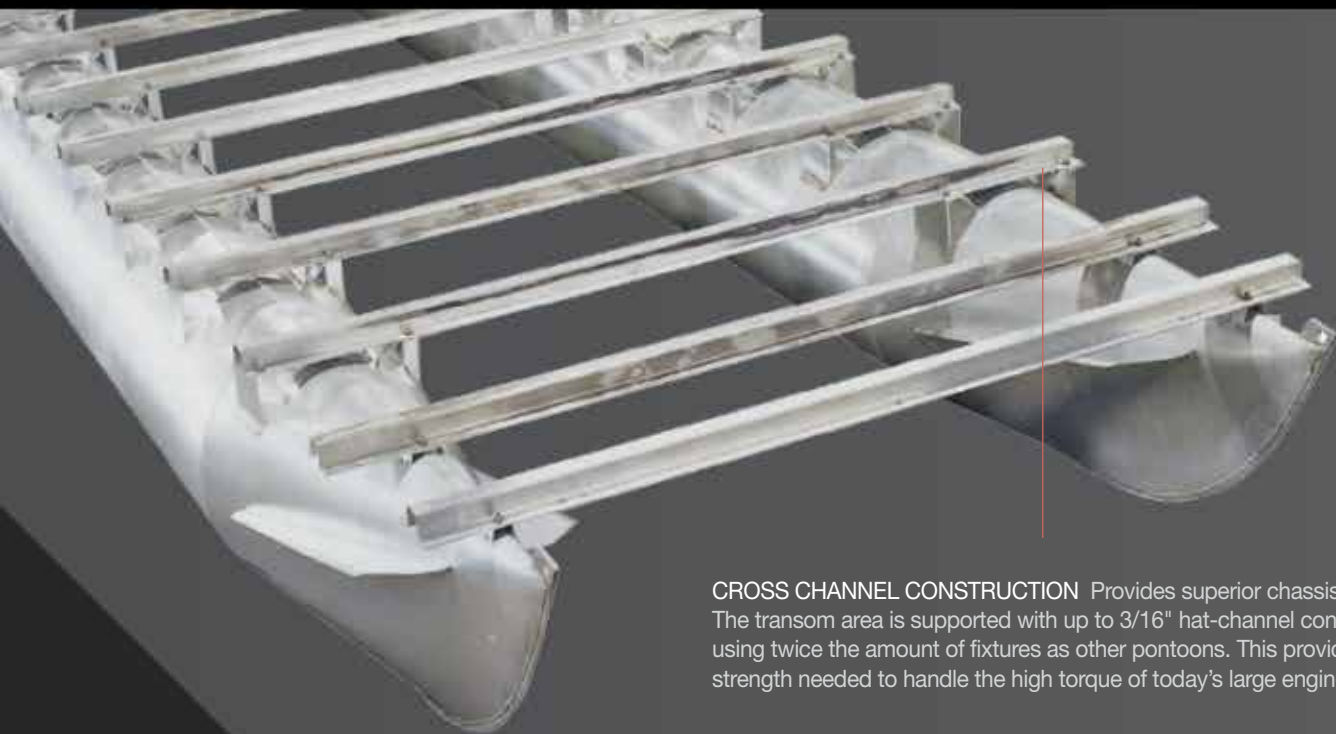

CROSS CHANNEL CONSTRUCTION Provides superior chassis strength. The transom area is supported with up to 3/16" hat-channel construction using twice the amount of fixtures as other pontoons. This provides the strength needed to handle the high torque of today's large engines.

HAT-CHANNEL CONSTRUCTION It all begins with .250 (heavy) and .125 (standard) gauge aluminum hat-channels that are 6" wide and secured with 8 bolts spanning across our 6" wide deck risers. This creates the widest base in the industry and gives our pontoons greater stability without adding unnecessary weight. Combine that with a .190 gauge aluminum transom that's through-bolted with up to 20 bolts and footed deck risers that prevent tube fatigue, and you see why Starcraft backs its industry-leading construction with a Limited Lifetime Warranty on every product.